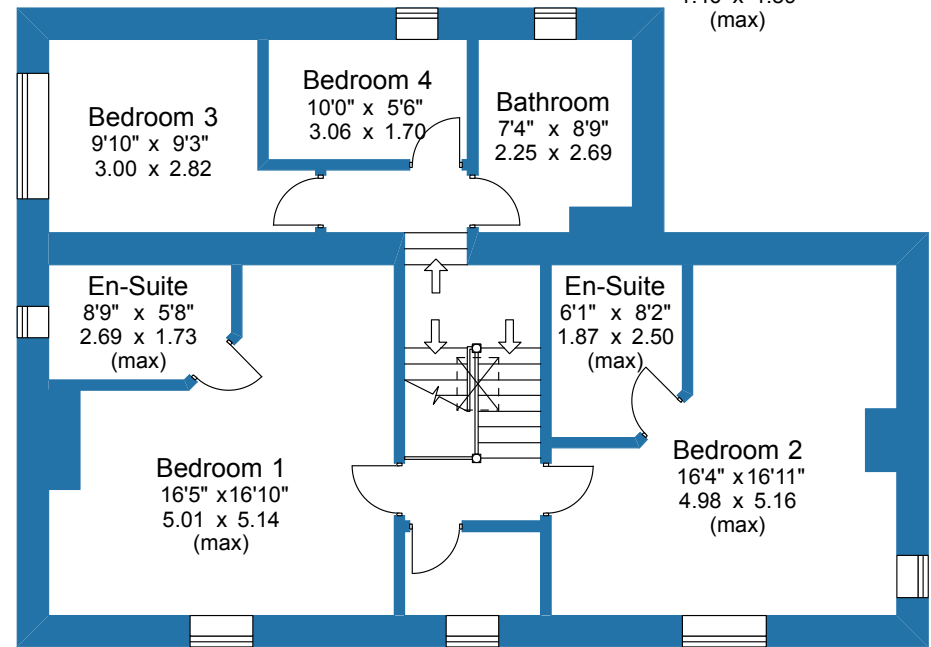

Bothy

En-Suite
4'9" x 6'2"
1.46 x 1.89
(max)

Ground Floor

First Floor

For illustrative purposes only. Not to scale.