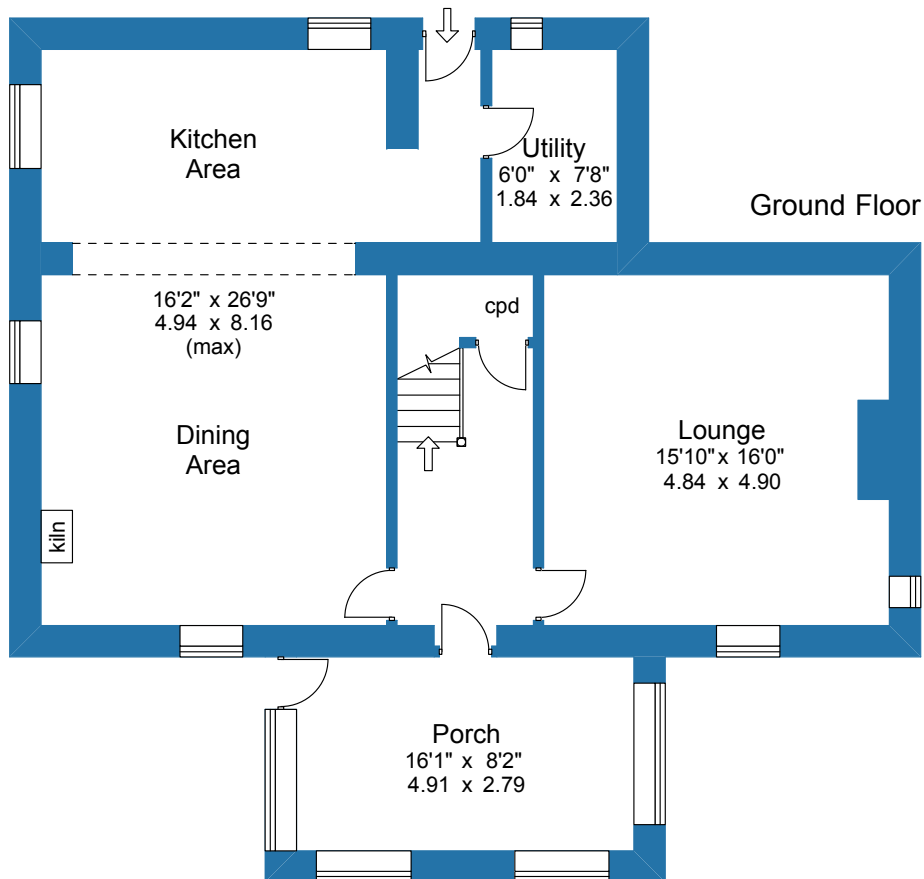

Bothy

En-Suite
4'9" x 6'2"
1.46 x 1.89
(max)

Ground Floor

First Floor

For illustrative purposes only. Not to scale.