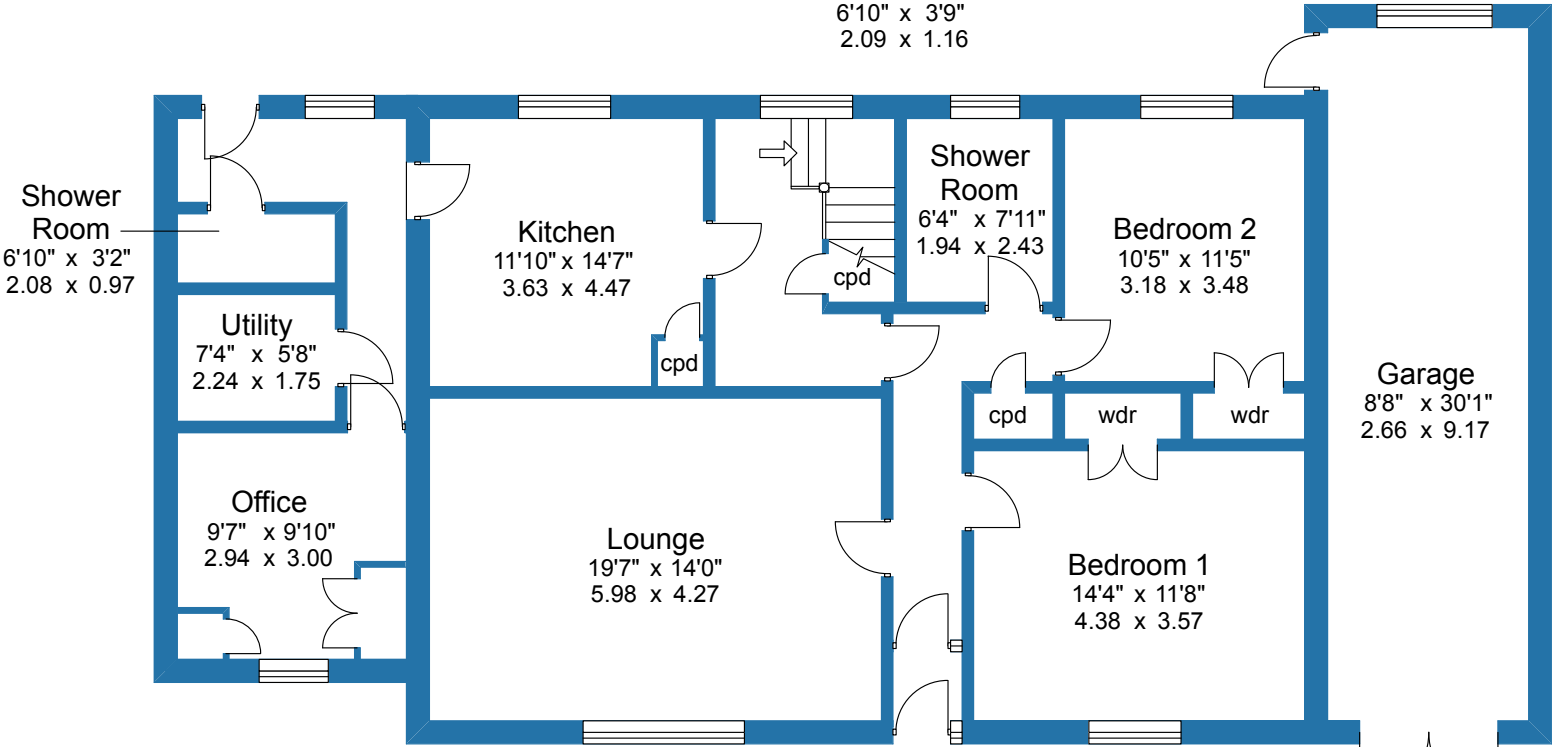

First Floor

Shower Room

6'10" x 3'9"
2.09 x 1.16

Ground Floor

For illustrative purposes only. Not to scale.